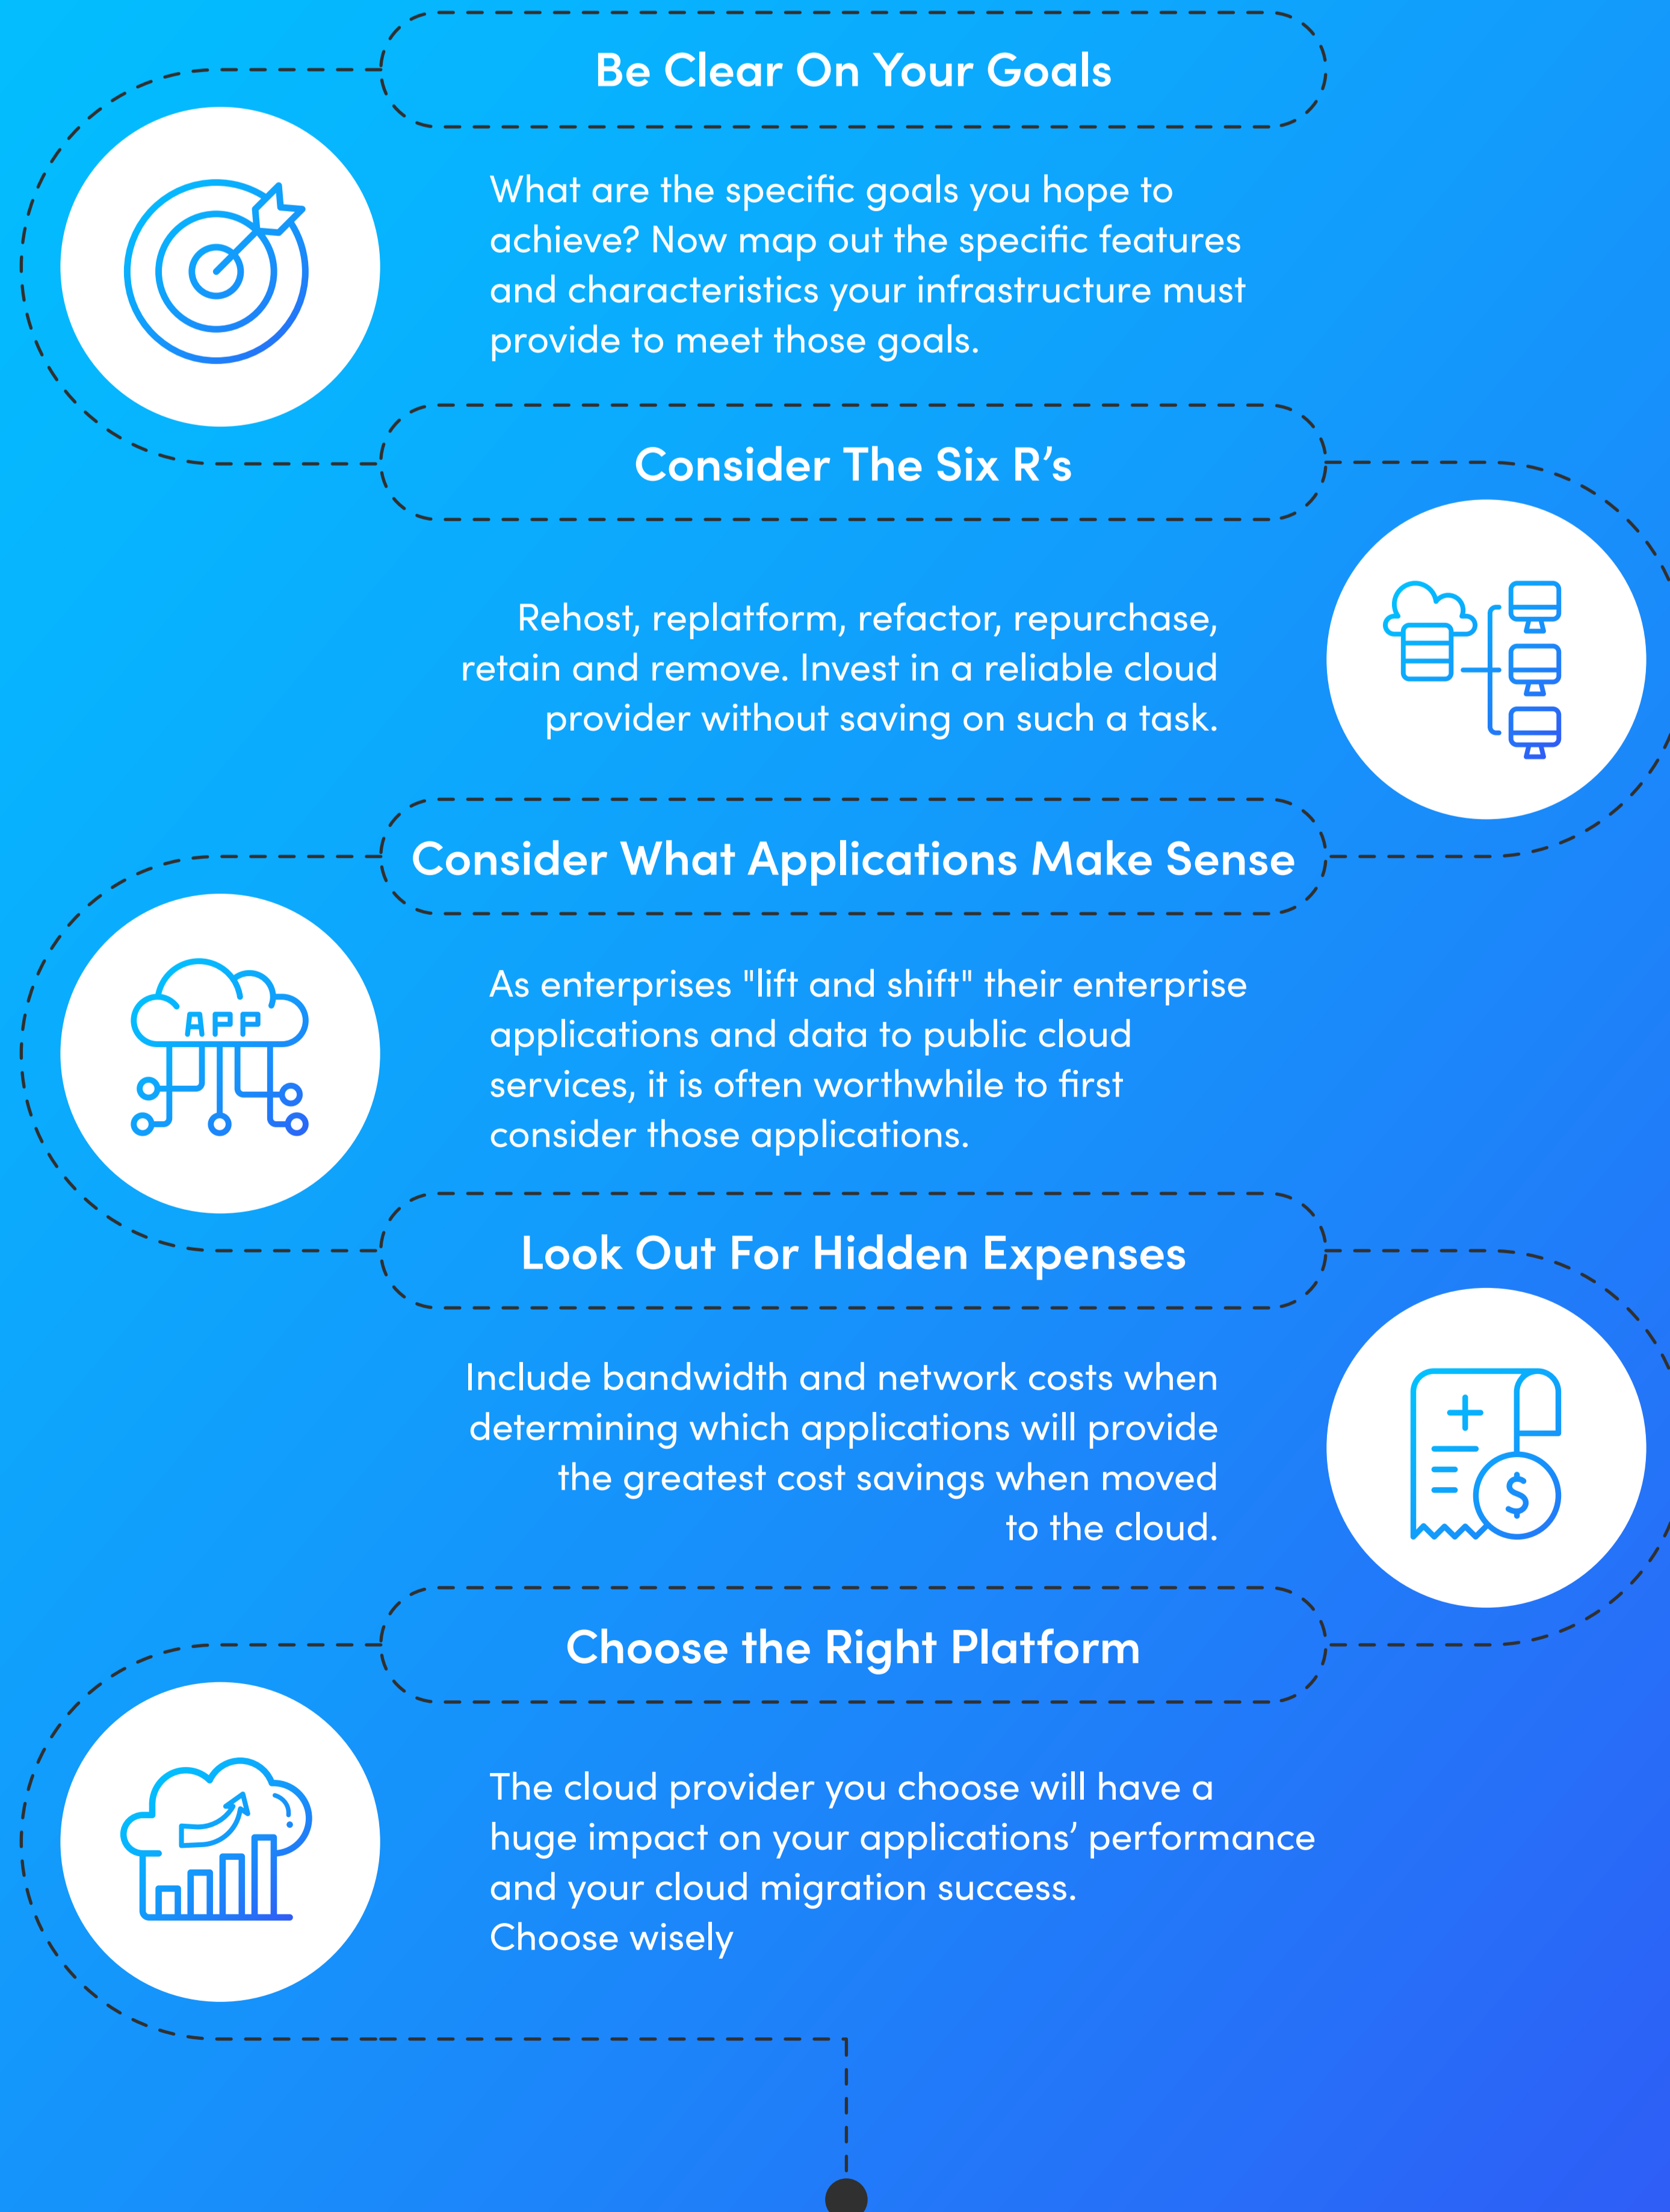

CLOUD MIGRATION TIPS TO ENSURE A SMOOTH TRANSITION

NETWEB'S CLOUD MIGRATION SOLUTIONS

Whether you are moving your existing application to the cloud or need to build a new cloud-native platform, we're here to help. We migrate and manage business-critical workloads on multi cloud computing platforms, helping you in every step of cloud development life cycle i.e. assessing the infrastructure, designing a cloud data migration roadmap to its maintenance.

Learn More at www.netwebindia.com